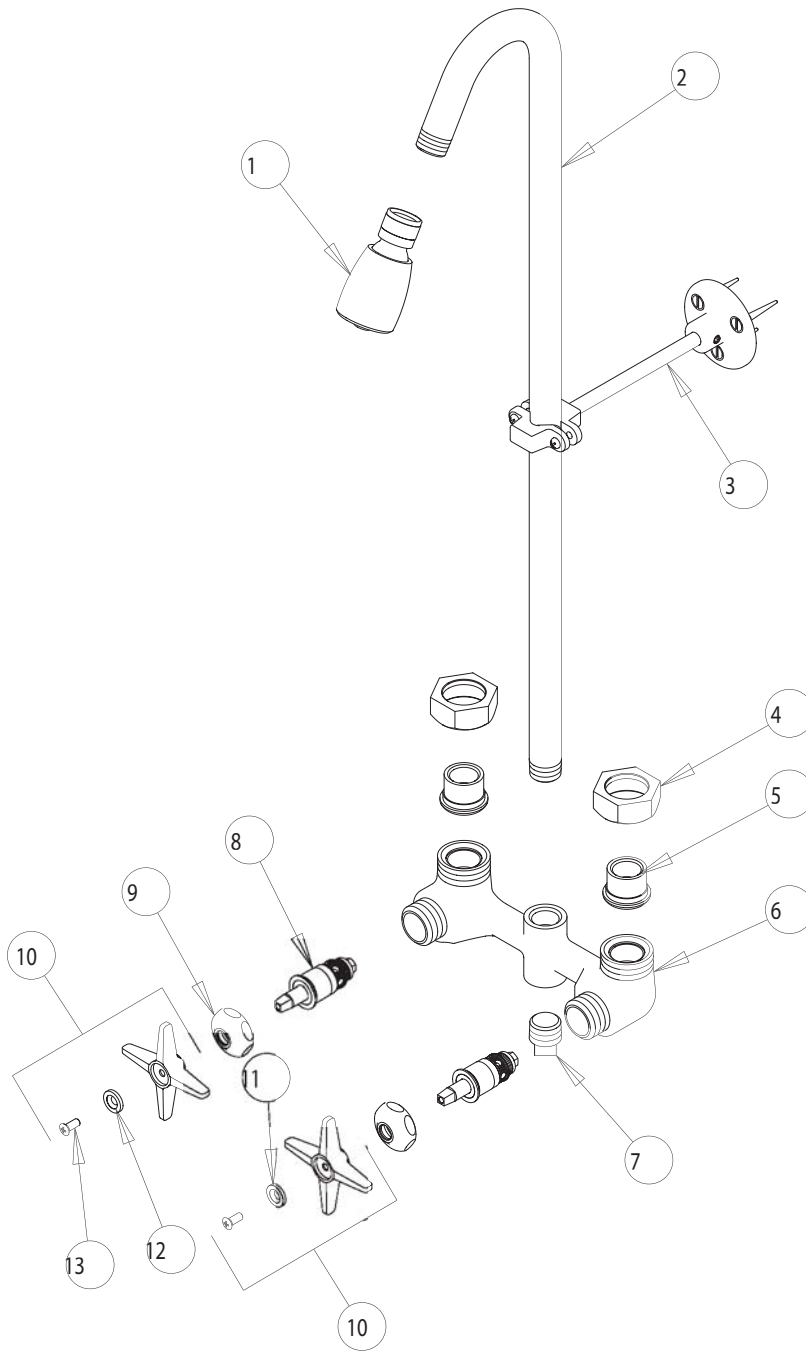

# PARTS LIST

BY: SID  
CHK'D:

CHICAGO  
FAUCETS  
a Geberit company

FINISH:  
DATE:

AS SPECIFIED  
06-24-04

752-CP

752-RCF

ITEM NO.	PART NO.	DESCRIPTION	ITEM NO.	PART NO.	DESCRIPTION
1	620	FOR PARTS SEE 620 SHOWER HEAD	8	217XTLH	SLO-COMPRESSION UNIT (LH)
2	462-122	SPOUT RISER	9	1-214	CAP
3	902-M	PIPE STRAP ASSEMBLY	10	633-PR	4-ARM CROSS HANDLE ASSEMBLY
4	177-002	UNION NUT	11	633-123	INDEX BUTTON (BLUE)
5	177-003	UNION TAILPIECE	12	633-023	INDEX BUTTON (RED)
6	-----	VALVE BODY NOT SOLD SEPARATELY	13	420-010	SCREW
7	234-032	1/2 NPT PLUG			